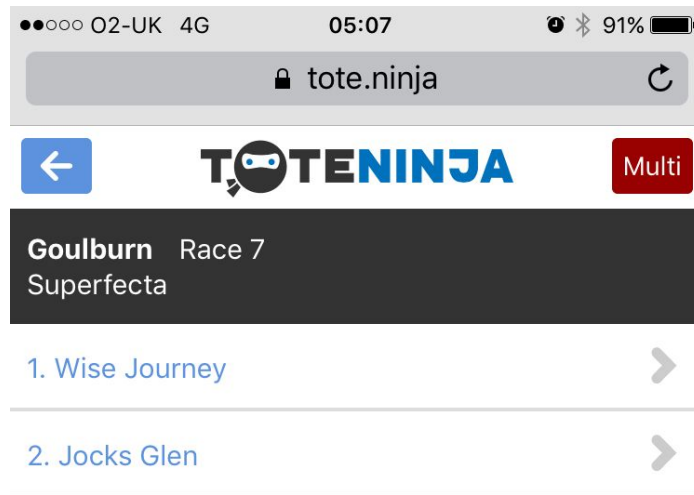

Use of the “Multi” Facility

Certain exotic combination bets are catered for within the terminal as part of the formal design. For example, the ability to Box a Trifecta wager, giving the maximum number of winning permutations for the horses selected in the race, is included as a tick-box option on the Wager Confirmation screen.

There are, however, a multitude of combination wager variations; e.g. Wheels, for which permutations must be within the customer’s control to select and the “Multi” button on the Race Card screen, provided this ability.

Use of the Multi button gives the customer the ability to select multiple horses for the various places within a combination forecast; e.g. a Trifecta or a Superfecta, in order to quickly and easily build and place complex wager of their choosing. The examples shown below demonstrate the steps to create two such exotic combination bets.

A - A trifecta wheel in a 8 horse race, choosing horse 3 as the winning horse with any of the rest of the field in second or third place. ($1 \times 7 \times 6 = 42$ bets)

B - A Superfecta wheel in a 12 horse race, selecting horse 6 as the winning horse with a combination of 1, 2 or 3 second, 1, 2 or 3 third and any of the rest of the field in fourth place. ($1 \times 3 \times 2 \times 9 = 54$ bets).